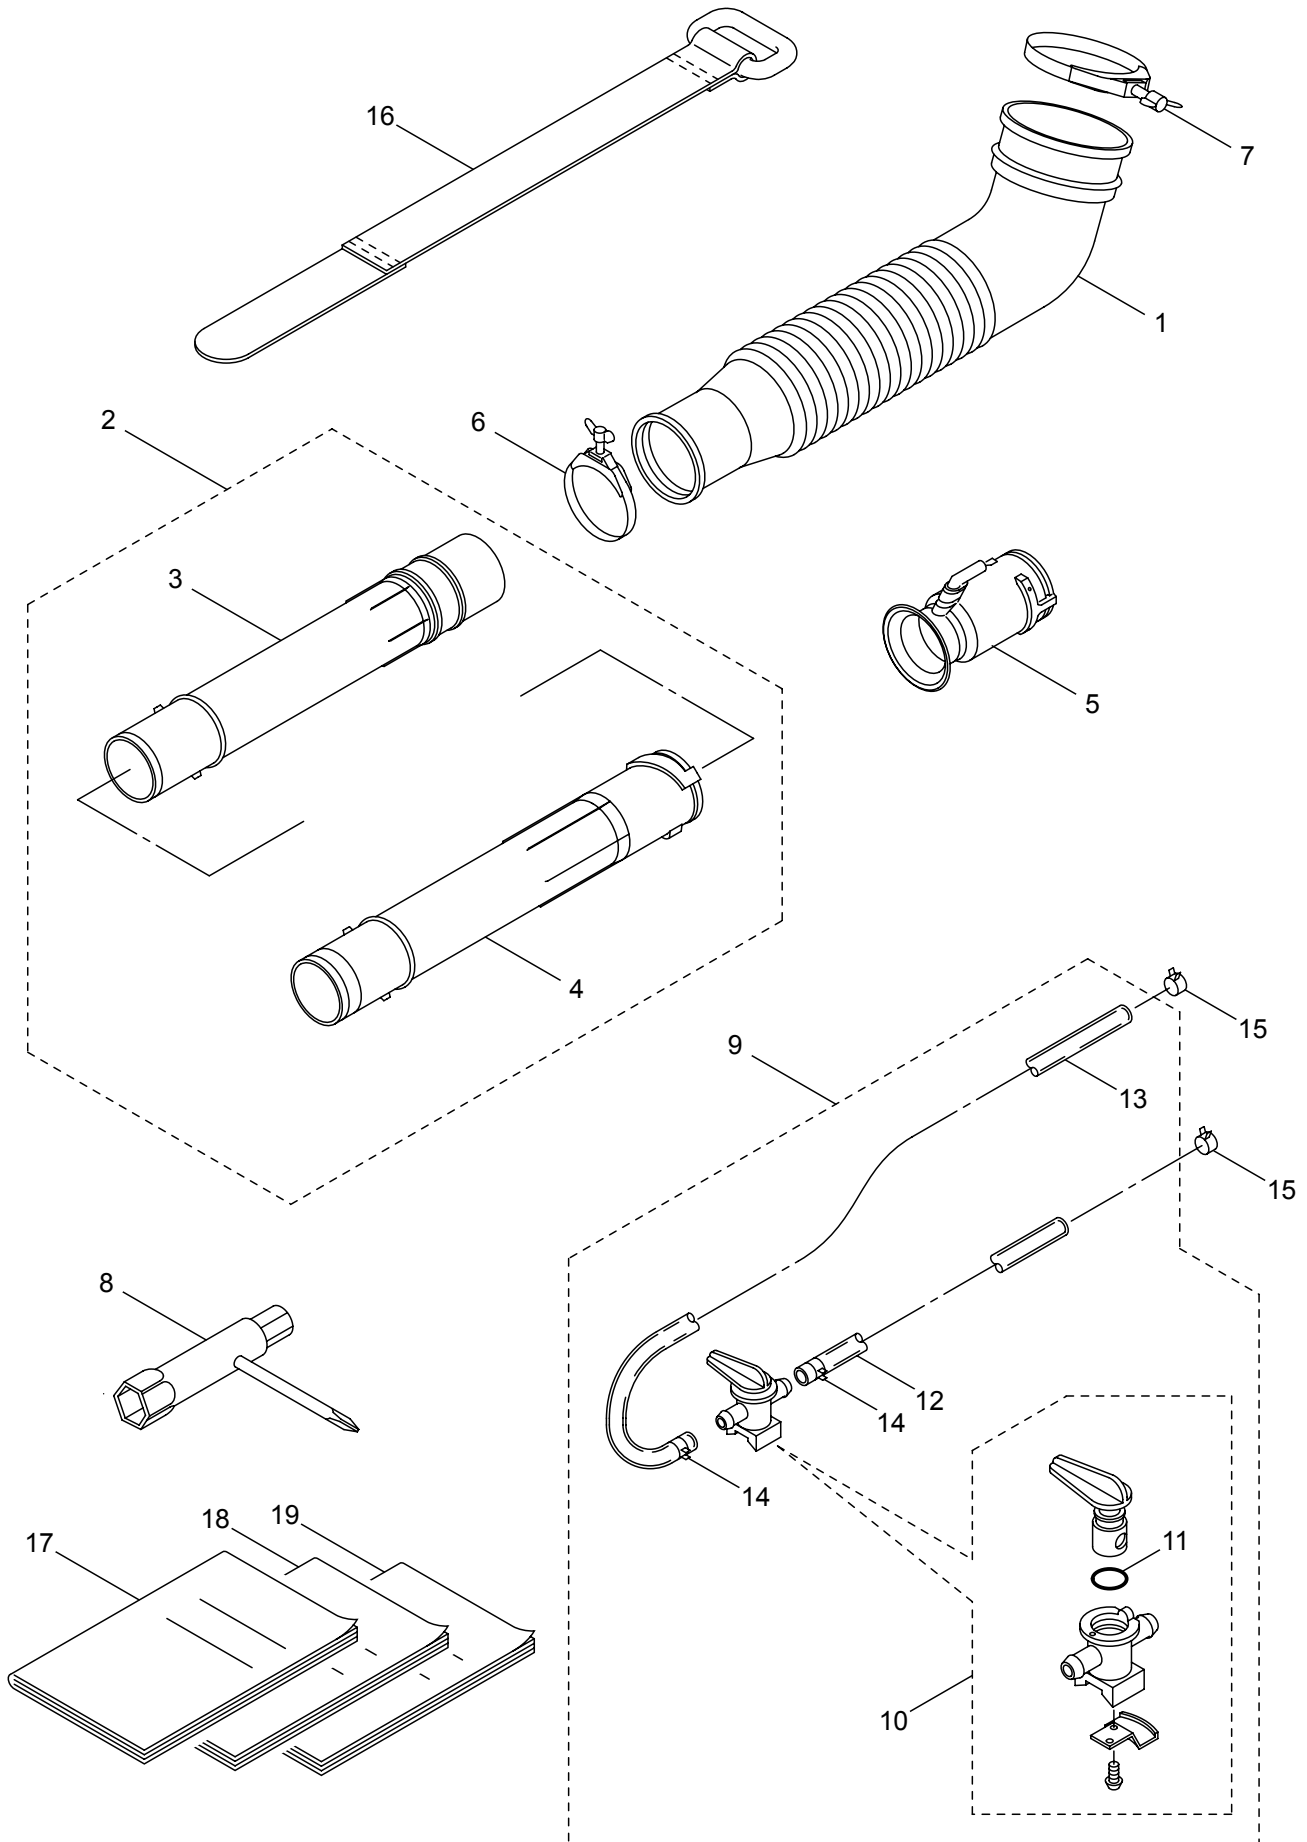

4. MD180DX-30
ACCESSORIES

Ref. No.	Part No.	Part Name	Q'ty	Remarks
4-1	123413	Flexible Pipe	1	
4-2	127724	Pipe Ass'y	1	Incl.3,4
4-3	122395	Swivel Pipe	1	
4-4	122400	Straight Pipe	1	370L
4-5	127710	Mist Nozzle Ass'y	1	
4-6	128188	Wire Clamp	1	#85
4-7	128189	Wire Clamp	1	#105
4-8	127099	Box Spanner	1	
4-9	128220	Mist Hose Ass'y	1	Incl.10-14
4-10	101872	Mist Cock Ass'y	1	Incl.11
4-11	019285	O-Ring	1	P11
4-12	102324	Vinyl Pipe	1	9x12x780L
4-13	024410	Vinyl Pipe	1	9x12x700L
4-14	043972	Hose Band	2	
4-15	043972	Hose Band	2	
4-16	127720	Band	2	
4-17	128724	Instruction Manual	1	MD180DX-30, English
4-18	128345	Instruction Manual	1	MD180DX-30, Chinese
4-19	128346	Instruction Manual	1	MD180DX-30, Korean