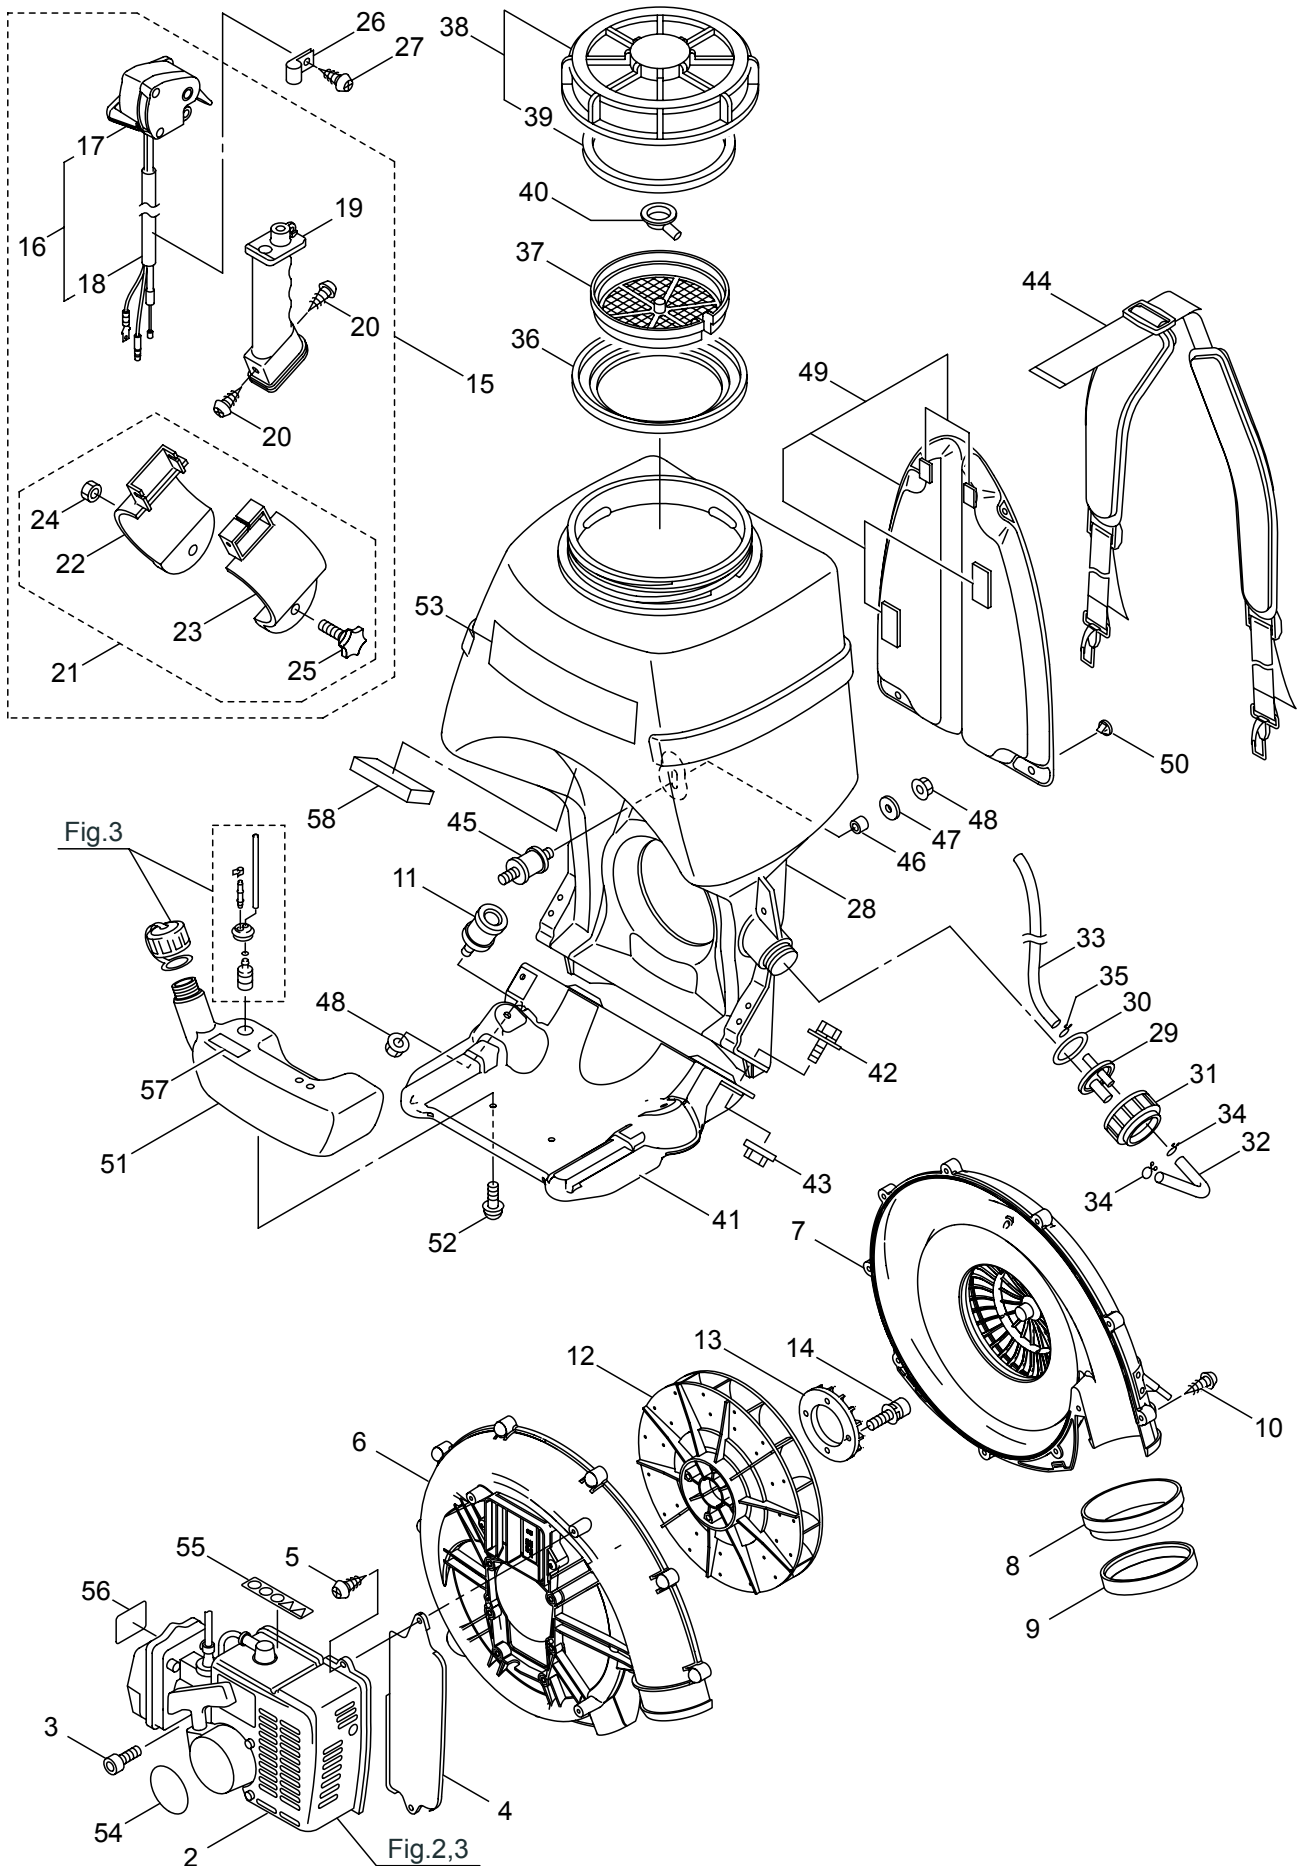

1. MD180DX-30  
 FRAME & BLOWER

Ref. No.	Part No.	Part Name	Q'ty	Remarks
1-1	352688	MD180DX-30	1	
1-2	125939	Engine	1	TK065D-BG21
1-3	125588	Bolt	6	M6x30
1-4	125404	Gasket	1	
1-5	124971	Tapping Screw	3	M5x16 (P-type)
1-6	125405	Fan Case (Engine Side)	1	
1-7	127718	Fan Case (S)	1	
1-8	119160	Collar	1	
1-9	119161	Rubber Band	1	
1-10	089538	Tapping Screw	10	M5x25
1-11	120615	Buffer	2	
1-12	127897	Fan	1	
1-13	127875	Plate, Fan	1	
1-14	128145	Bolt	4	M5x35
1-15	126327	Throttle Ass'y	1	Incl.16-25
1-16	126729	Throttle Ass'y	1	Incl.17,18
1-17	125756	Throttle	1	
1-18	126734	Throttle Wire Ass'y	1	
1-19	118811	Grip	1	
1-20	127297	Screw	2	M5x20
1-21	122609	Band	1	Incl.22-25
1-22	122414	Holder, (A)	1	
1-23	122416	Holder, (B)	1	
1-24	127298	Nut	1	M6
1-25	127299	Knob Bolt	1	M6x30
1-26	126049	Clamp	1	
1-27	127300	Screw	1	M5x18
1-28	128161	Chemical Tank	1	30L
1-29	127729	Joint	1	
1-30	108629	Packing	1	
1-31	127810	Cap	1	
1-32	127798	Hose	1	6x9x150L
1-33	128281	Hose	1	6x9x700L
1-34	112530	Hose Band	2	
1-35	125370	Hose Clamp	1	
1-36	101834	Cover	1	
1-37	022410	Strainer	1	
1-38	128351	Cap, Chemical Tank	1	Incl.39
1-39	103194	Packing	1	
1-40	101915	Inner Cap	1	
1-41	125765	Backpack Frame B	1	
1-42	127301	Bolt	4	M6x20(SM)
1-43	127228	Nut	4	M6
1-44	125432	Shoulder Strap Assembly	1	
1-45	101877	Buffer	1	

1. MD180DX-30  
 FRAME & BLOWER

Ref. No.	Part No.	Part Name	Q'ty	Remarks
1-46	120616	Collar	1	
1-47	120617	Packing	1	
1-48	127228	Nut	3	M6
1-49	127731	Cushion Pad	1	
1-50	100749	Fastener	2	#7
1-51	127707	Fuel Tank	1	
1-52	125561	Screw	2	M5x14
1-53	127733	Label	1	MD180DX
1-54	267144	Label	1	
1-55	266959	Label	1	Caution
1-56	125747	Label	1	
1-57	121132	Label	1	Coution
1-58	128143	Sheet	1	