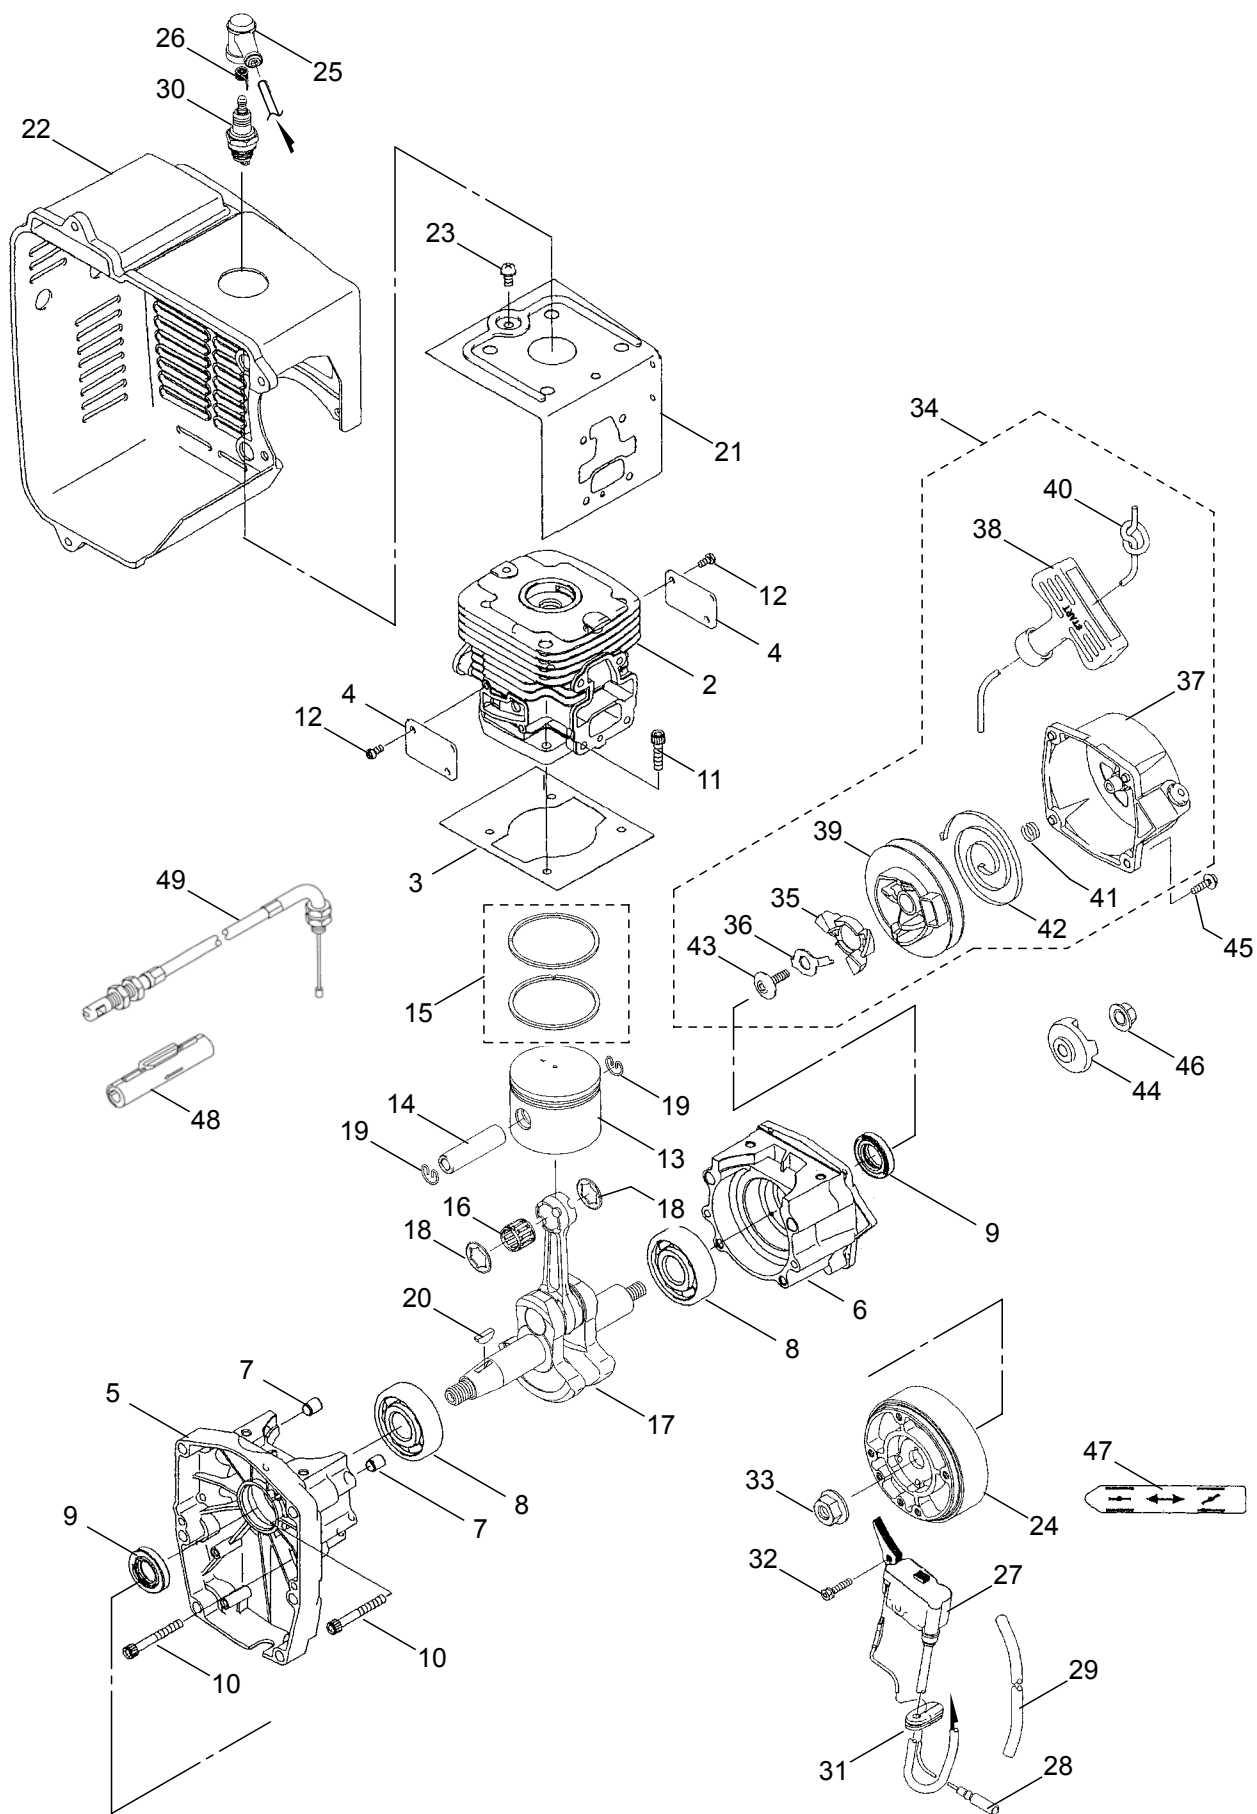

2. MD180DX-30 ENGINE (CYLINDER CRANKCASE)

Ref. No.	Part No.	Part Name	Q'ty	Remarks
2-46	649381	Nut	1	92210-2094
2-47	598438	Label	1	56031-2468
2-48	212250	Joint Case	1	32099-2326
2-49	649337	Throttle Cable	1	54012-2629