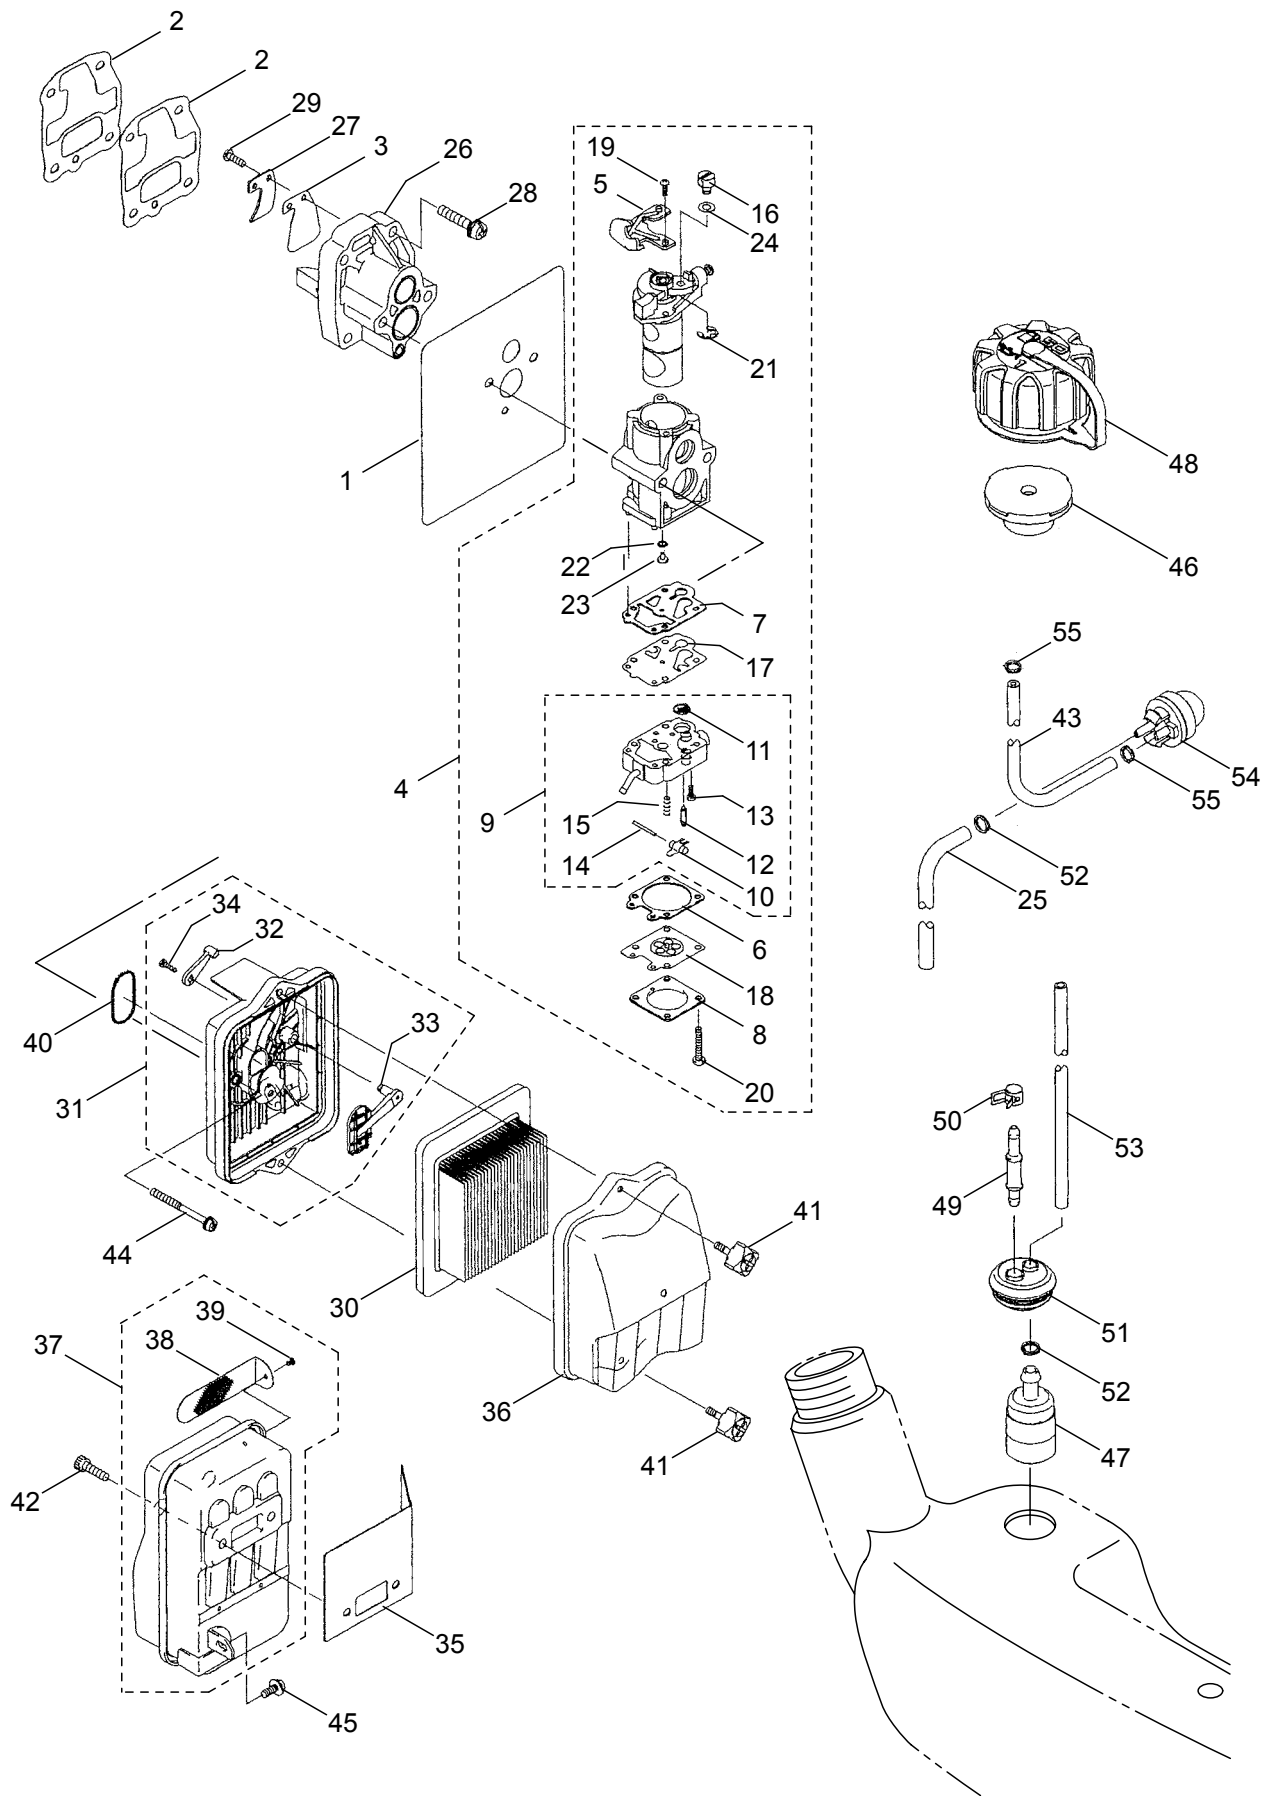

3. MD180DX-30 ENGINE (CARBURETOR, MUFFLER)

Ref. No.	Part No.	Part Name	Q'ty	Remarks
3-1	649341	Gasket	1	11061-2160
3-2	400925	Gasket	2	11061-2163
3-3	649342	Reed Valve	1	12022-2059
3-4	649344	Carburetor Ass'y	1	Incl.5-24 15003-2970
3-5	649338	Bracket	1	11053-2066
3-6	649339	Gasket	1	11060-2456
3-7	634350	Gasket	1	11061-2054
3-8	649343	Cover	1	14025-2157
3-9	649346	Body	1	Incl.10-15 16160-2138
3-10	624429	Lever	1	16055-2051
3-11	624430	Filter	1	14043-2051
3-12	624431	Float Valve	1	16030-2078
3-13	624432	Screw	1	92009-2336
3-14	624433	Pin	1	92043-2094
3-15	624434	Spring	1	92144-2308
3-16	598415	Arm	1	21083-2073
3-17	577185	Diaphragm	1	43028-2067
3-18	634357	Diaphragm	1	43028-2090
3-19	577179	Screw	2	92009-2277
3-20	649348	Screw	4	92009-2438
3-21	577175	Snap Ring	1	92033-2078
3-22	577182	O-Ring	1	92055-2147
3-23	649349	Main Jet	1	#55.5 92063-2461
3-24	624532	Washer	1	92200-2074
3-25	649367	Tube	1	3x6x145 92190-2173
3-26	400926	Insulator	1	16073-2234
3-27	649347	Stopper	1	32085-2105
3-28	577361	Screw	4	M5x25 92009-2235
3-29	649350	Screw	1	M3x12 92172-2091
3-30	649351	Element Ass'y	1	11029-2021
3-31	649352	Case Ass'y	1	11038-2088
3-32	649355	Lever	1	13168-2493
3-33	649356	Valve	1	16126-2240
3-34	649358	Screw	1	M3x10 92009-2359
3-35	649353	Gasket	1	11061-2159
3-36	649354	Cap	1	11065-2116
3-37	649357	Muffler Ass'y	1	49069-2412
3-38	400927	Spark Arrester	1	18077-2131
3-39	400918	Screw	1	92009-2411
3-40	649359	O-Ring	1	92055-2205
3-41	649360	Bolt	2	M5x18 92153-2107
3-42	649361	Bolt	2	M6x20 120W0620
3-43	649368	Tube	1	2.3x5x93 92192-2086
3-44	944032	Screw	2	M5x55 234B0555
3-45	943466	Screw	1	M5x14 242B0514