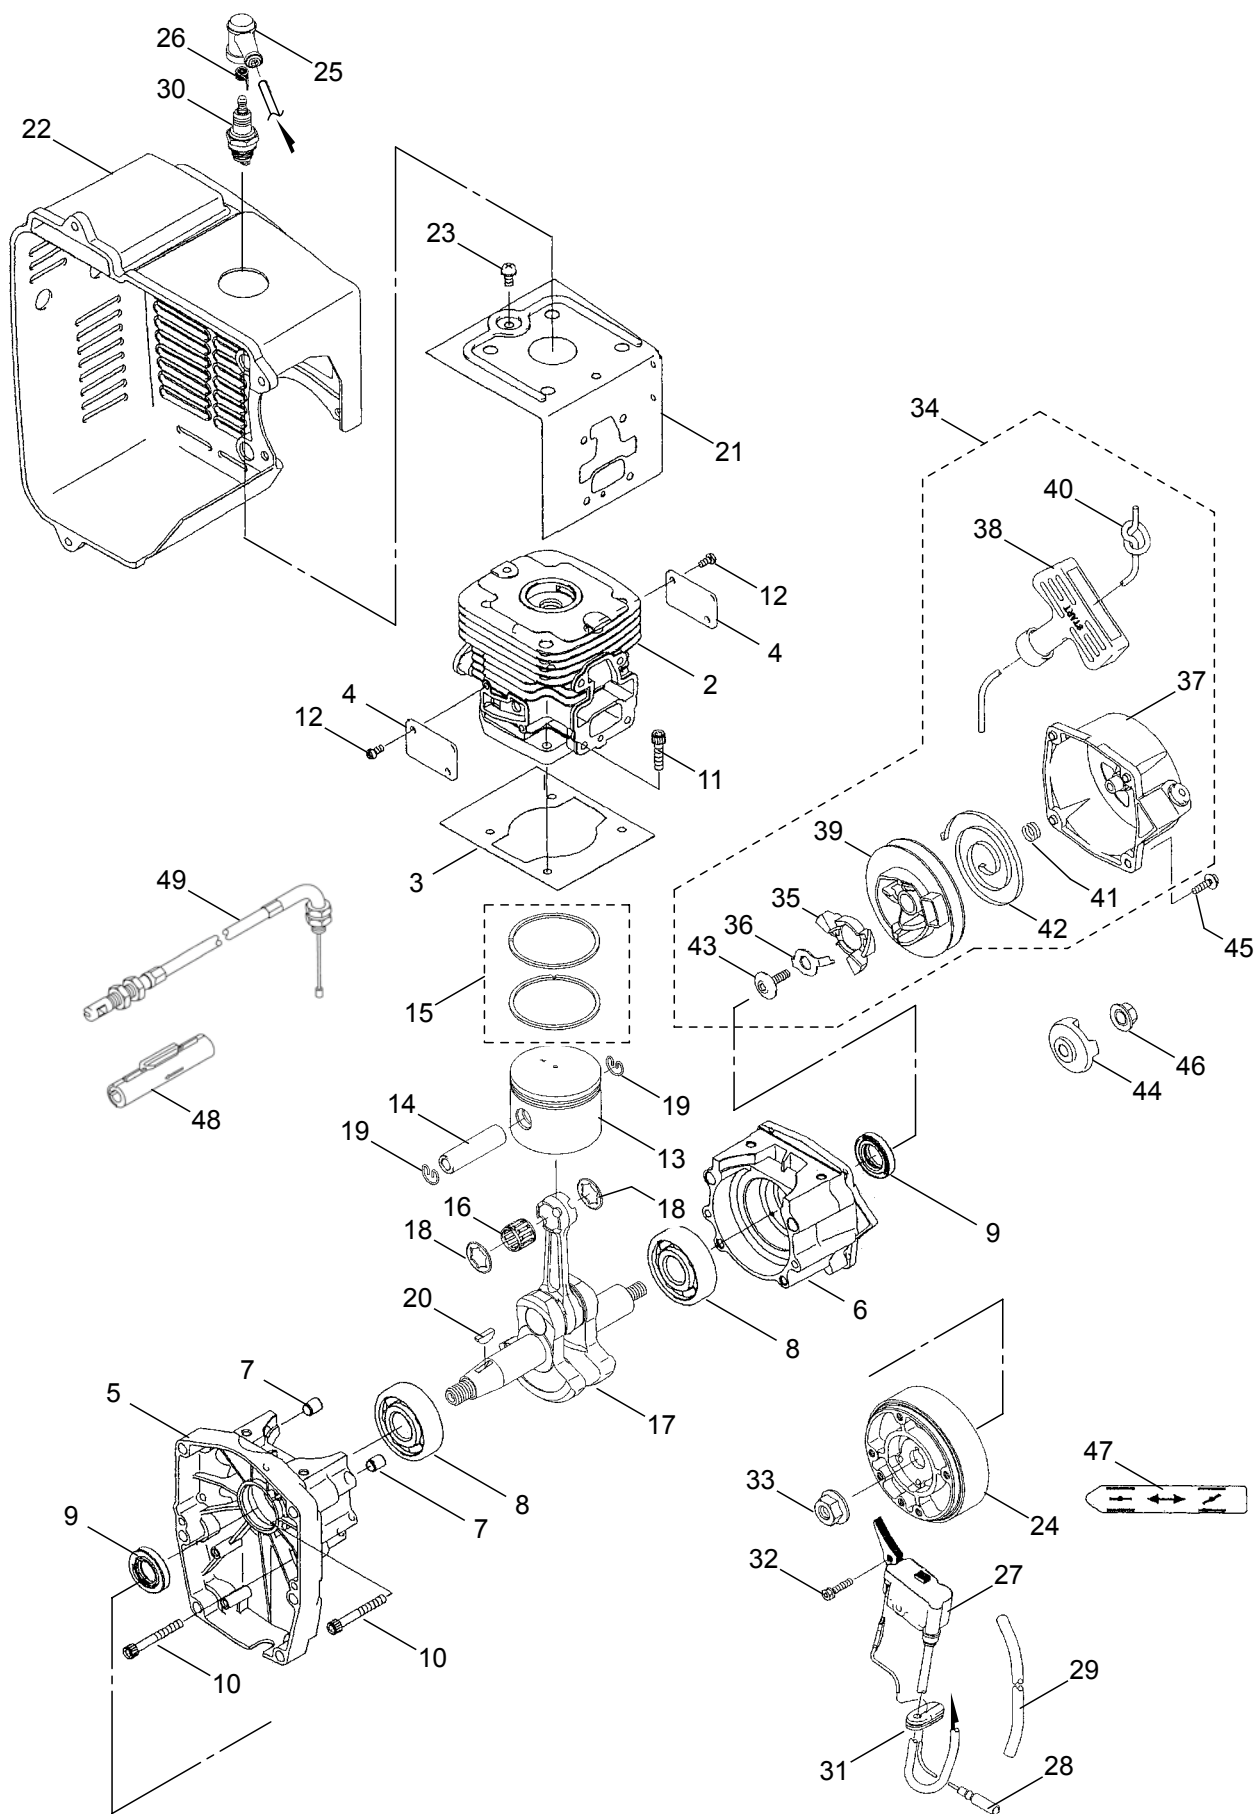

2.MD180DX-30
ENGINE (CYLINDER, CRANKCASE)

Ref. No.	Part No.	Part Name	Q'ty	Remarks
2-1	125939	Engine	1	TK065D-BG21
2-2	649312	Cylinder	1	11005-2157
2-3	649313	Gasket	1	11061-2138
2-4	649314	Plate	2	13271-2258
2-5	649315	Crankcase	1	14080-2055
2-6	649316	Crankcase	1	14080-2056
2-7	573908	Pin	2	92043-1302
2-8	649317	Ball Bearing	2	6303C3 92045-2268
2-9	649318	Oil Seal	2	92049-2258
2-10	649319	Bolt	4	M5x40 120S0540
2-11	649320	Bolt	4	M5x20 120W0520
2-12	943572	Screw	4	M4x8 214B0408
2-13	649321	Piston	1	13001-2163
2-14	649322	Piston Pin	1	13002-2093
2-15	649323	Piston Ring Set	1	13008-6066
2-16	649325	Bearing	1	13033-2063
2-17	649326	Crankshaft Ass'y	1	49119-2223
2-18	649327	Spacer	2	92026-2352
2-19	943307	Snap Ring	2	92033-2058
2-20	071695	Woodruff Key	1	510A3200
2-21	649329	Shroud	1	49089-2607
2-22	400923	Shroud	1	49089-2617
2-23	996258	Screw	1	M5x10 241B0510
2-24	649330	Flywheel	1	21050-2308
2-25	591532	Spark Plug Cap	1	21130-2056
2-26	591533	Terminal	1	21169-2051
2-27	400924	Ignition Coil Ass'y	1	21171-2247
2-28	649332	Lead Wire	1	26011-2379
2-29	998411	Tube	1	6x7.4x300L 92059-2233
2-30	649333	Spark Plug	1	BPMR7A 92070-2113
2-31	649334	Grommet	1	92071-2164
2-32	649335	Bolt	2	4x20 92153-2079
2-33	649336	Nut	1	M10 92210-1325
2-34	649375	Recoil Starter	1	Incl.35-43 49088-2549
2-35	649370	Pawl	1	13165-2101
2-36	649371	Retainer	1	14020-2113
2-37	649372	Case	1	32099-2400
2-38	649373	Grip	1	46075-2156
2-39	649376	Reel	1	59101-2117
2-40	649377	Rope	1	3.5x1000 59106-2174
2-41	649378	Spring	1	92145-2142
2-42	649379	Recoil Spring	1	92145-2143
2-43	649380	Screw	1	92172-2083
2-44	649374	Starting Pulley	1	49080-2198
2-45	624845	Screw	4	M4x16 92009-2386