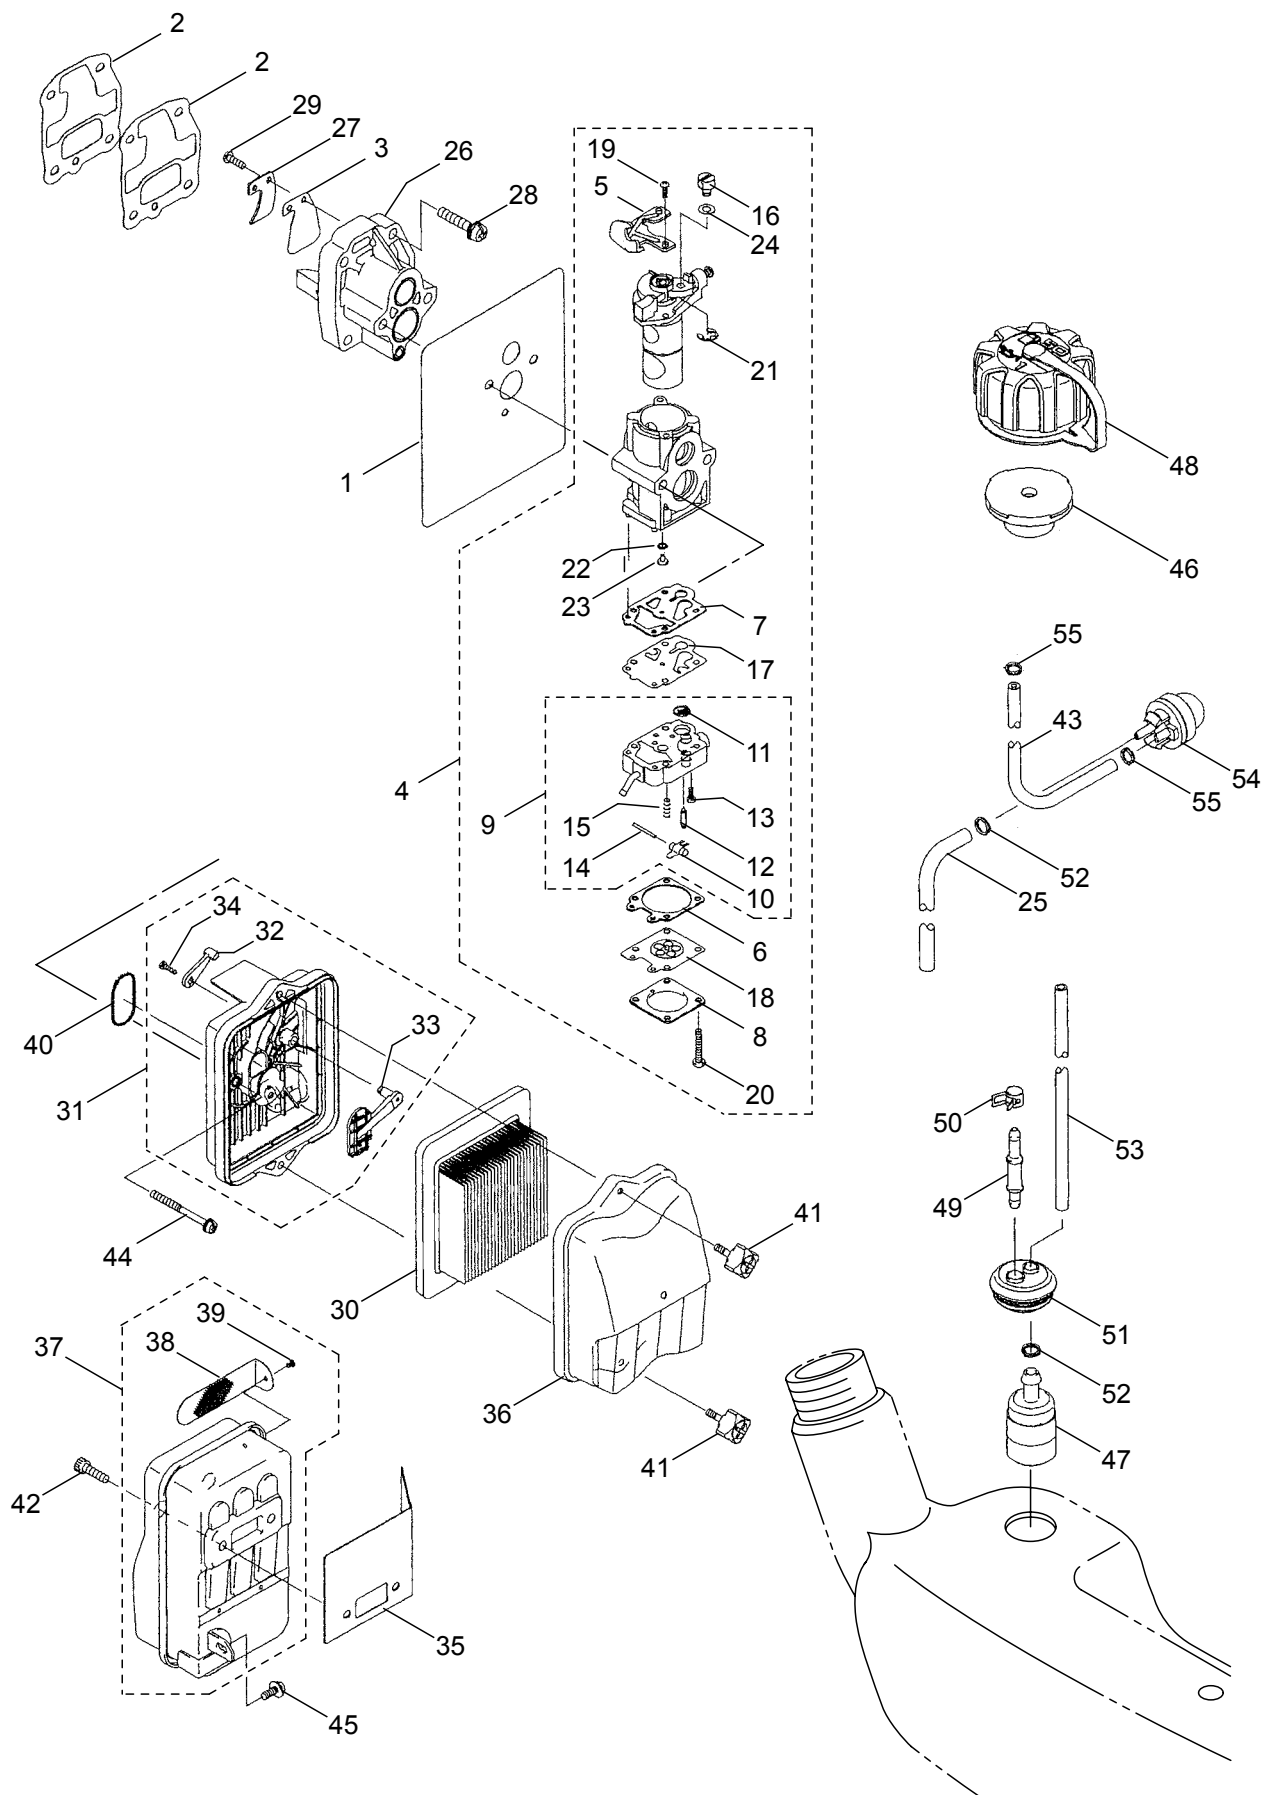

3. MD180DX-30 ENGINE (CARBURETOR, MUFFLER)

Ref. No.	Part No.	Part Name	Q'ty	Remarks
3-46	649362	Breather	1	14069-2088
3-47	625872	Fuel Filter	1	49019-2085
3-48	649364	Tank Cap Ass'y	1	51048-2083
3-49	632199	Joint	1	59071-2132
3-50	944177	Clamp	1	92037-2139
3-51	597949	Fuel Tank Grommet	1	92071-2142
3-52	649366	Clamp	2	92171-2073
3-53	649369	Tube	1	3x5x305 92192-2088
3-54	649363	Priming Pump	1	49043-2073
3-55	649365	Clamp	2	92170-2110