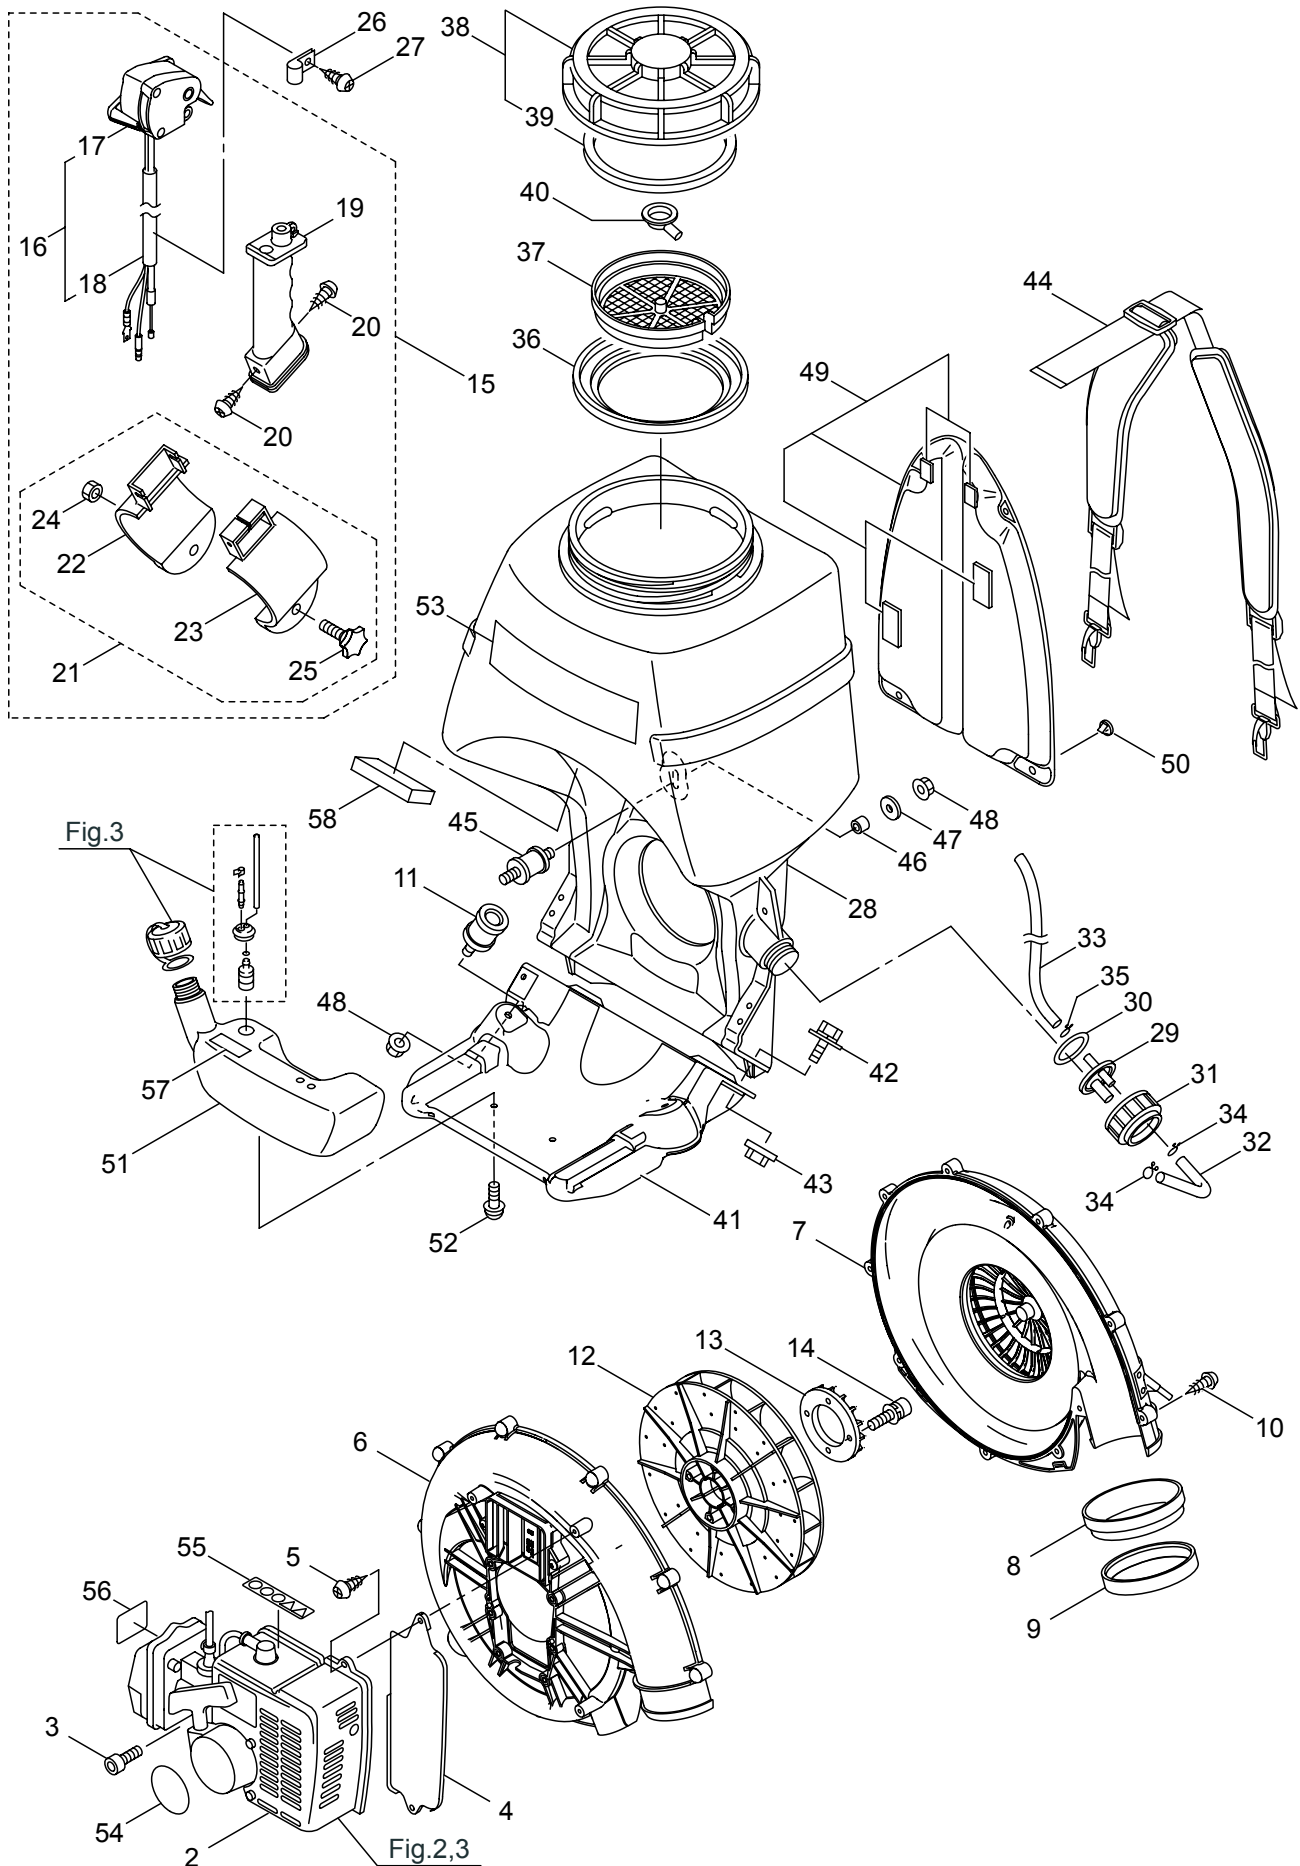

1. MD180DX-30  
 FRAME & BLOWER

Ref. No.	Part No.	Part Name	Q'ty	Remarks
1-1	352688	MD180DX-30	1	
1-2	125939	Engine	1	TK065D-BG21
1-3	125588	Bolt	6	M6x30
1-4	125404	Gasket	1	
1-5	124971	Tapping Screw	3	M5x16 (P-type)
1-6	125405	Fan Case (Engine Side)	1	
1-7	127718	Fan Case (S)	1	
1-8	119160	Collar	1	
1-9	119161	Rubber Band	1	
1-10	089538	Tapping Screw	10	M5x25
1-11	120615	Buffer	2	
1-12	127897	Fan	1	
1-13	127875	Plate, Fan	1	
1-14	128145	Bolt	4	M5x35
1-15	126327	Throttle Ass'y	1	Incl.16-25
1-16	126729	Throttle Ass'y	1	Incl.17,18
1-17	125756	Throttle	1	
1-18	126734	Throttle Wire Ass'y	1	
1-19	118811	Grip	1	
1-20	127297	Screw	2	M5x20
1-21	122609	Band	1	Incl.22-25
1-22	122414	Holder, (A)	1	
1-23	122416	Holder, (B)	1	
1-24	127298	Nut	1	M6
1-25	127299	Knob Bolt	1	M6x30
1-26	126049	Clamp	1	
1-27	127300	Screw	1	M5x18
1-28	128161	Chemical Tank	1	30L
1-29	127729	Joint	1	
1-30	108629	Packing	1	
1-31	127810	Cap	1	
1-32	127798	Hose	1	6x9x150L
1-33	128281	Hose	1	6x9x700L
1-34	112530	Hose Band	2	
1-35	125370	Hose Clamp	1	
1-36	101834	Cover	1	
1-37	022410	Strainer	1	
1-38	128351	Cap, Chemical Tank	1	Incl.39
1-39	103194	Packing	1	
1-40	101915	Inner Cap	1	
1-41	125765	Backpack Frame B	1	
1-42	127301	Bolt	4	M6x20(SM)
1-43	127228	Nut	4	M6
1-44	125432	Shoulder Strap Assembly	1	
1-45	101877	Buffer	1	

1. MD180DX-30  
 FRAME & BLOWER

Ref. No.	Part No.	Part Name	Q'ty	Remarks
1-46	120616	Collar	1	
1-47	120617	Packing	1	
1-48	127228	Nut	3	M6
1-49	127731	Cushion Pad	1	
1-50	100749	Fastener	2	#7
1-51	127707	Fuel Tank	1	
1-52	125561	Screw	2	M5x14
1-53	127733	Label	1	MD180DX
1-54	267144	Label	1	
1-55	266959	Label	1	Caution
1-56	125747	Label	1	
1-57	121132	Label	1	Coution
1-58	128143	Sheet	1	